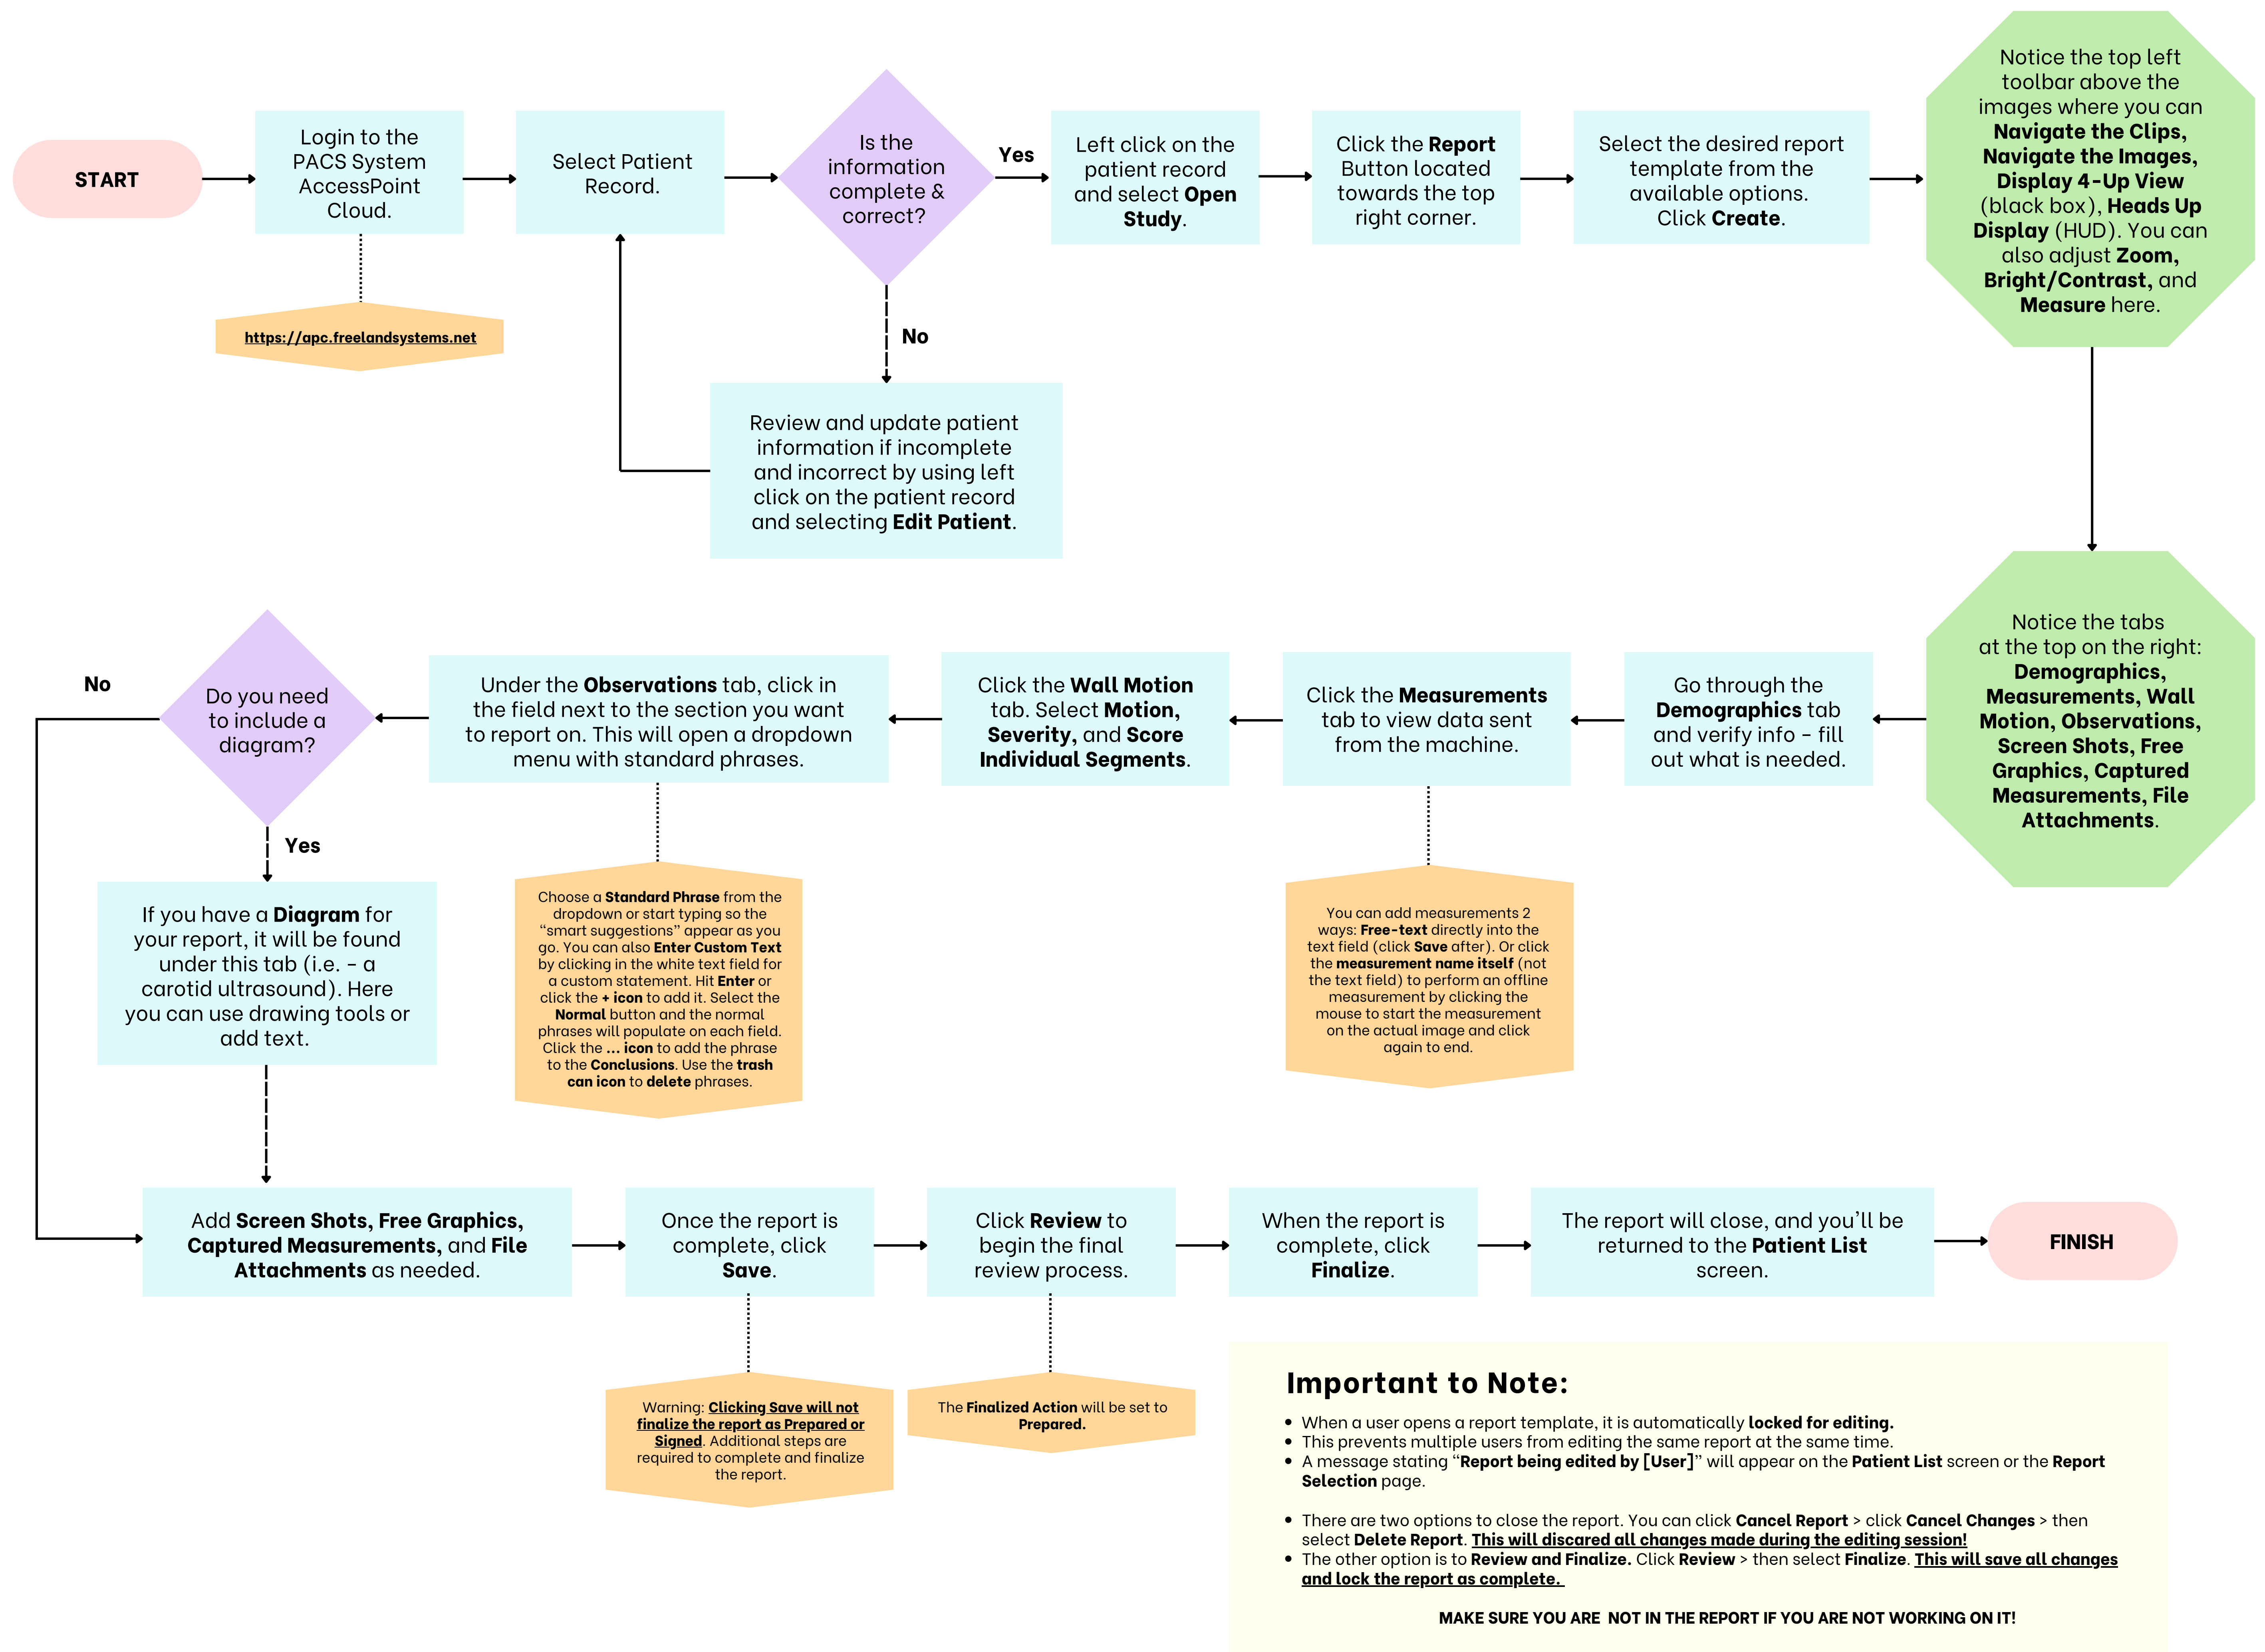

TECHNOLOGIST WORKFLOW FOR FREELAND SYSTEMS

Key: Start/Finish (Pink), Next Step (Light Blue), Additional Info (Orange), Question/Review (Purple), Observing Point (Light Green)